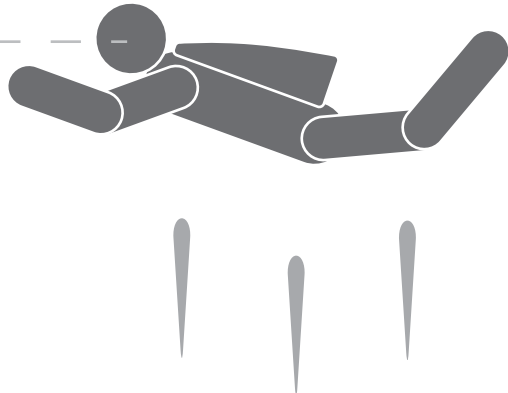

poised exit

6 sec.

diving exit

FLOAT EXIT

6 sec.

LINKED STAR EXIT

6 sec.

SIT EXIT